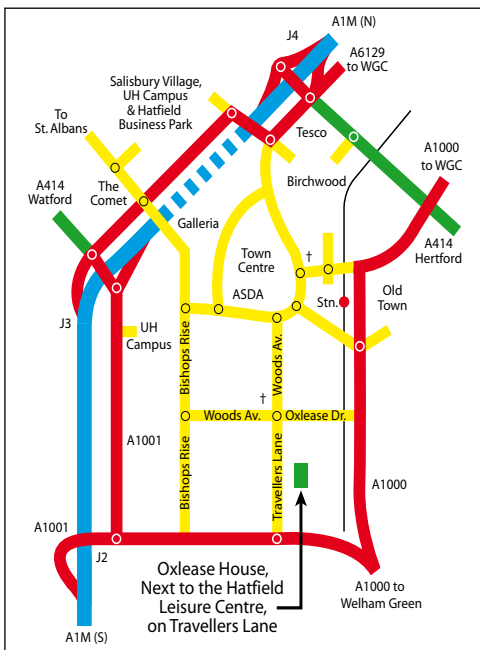

Points of Contact:

Murray Gifkins (Pastor): 01707 884534 / 07801 495786
Dan Atkinson (Youth Leader): 01707 274123 / 07762 626593
Hilda Philwayo (Safeguarding): 01707 270828 / 07939 521491

see: www.hope4hatfield.org