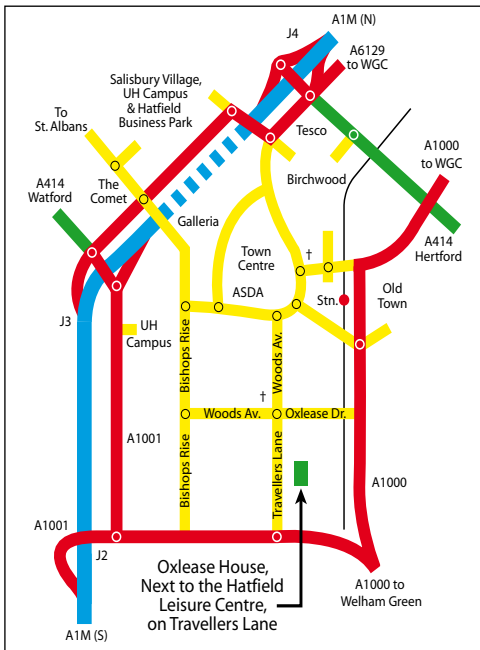

igNite is a Ministry of Evangelical Baptist Church
Meeting at Oxlease House, on Travellers Lane, Hatfield AL10 8TJ
Youth Church - Sundays 9.45am-10.45am
Main Morning Service - Sundays 11am-12.30pm

Points of Contact:

Murray Gifkins (Pastor): 01707 884534 / 07801 495786
Dan Atkinson (Youth Leader): 01707 274123 / 07762 626593
Hilda Philwayo (Safeguarding): 01707 270828 / 07939 521491

see: www.hope4hatfield.org

igNite is a Ministry of Evangelical Baptist Church
Meeting at Oxlease House, on Travellers Lane, Hatfield AL10 8TJ
Youth Church - Sundays 9.45am-10.45am
Main Morning Service - Sundays 11am-12.30pm